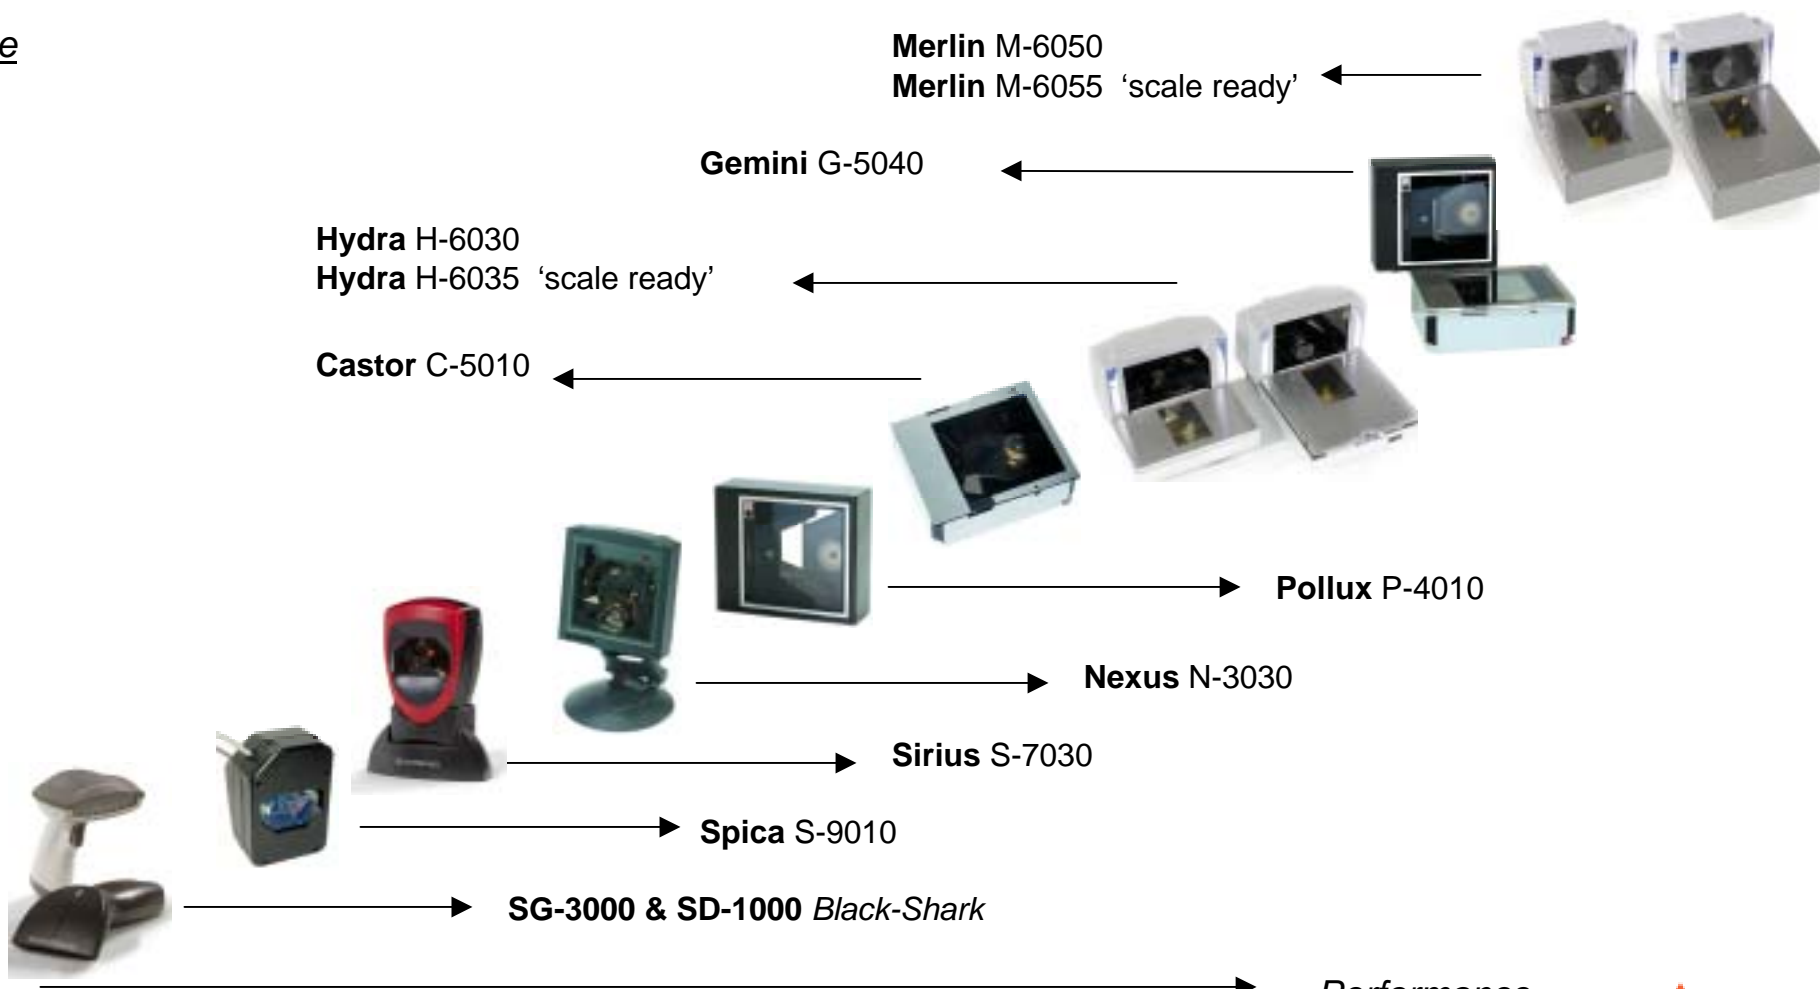

Product Positioning POS Scanners

a great **ID**

Price

Performance

Customer Information Systems & CMOS Camera

Shuttle SG-15

To be introduced in April 2005. Optional line or omni directional scanner. Very attractively priced. Small and sympathetic good looks.

Phoenix K-10

The terminal to offer more applications to mobile telephones. For mobile ticketing and couponing. Terminal comes with GPRS module and thermal printer.

Discovery SG-20

The success of this moment with large roll-outs going on for three years already and many years to come. Best looking product in the market is also the best performing product in the market today.

Xion X-9030

CMOS camera and OEM scanner. Reads 1D and 2D (data matrix) codes. Even from low density mobile telephone screens.

Eclipse K-1

The full size kiosk with 15" screens, optional touch technology and a beautiful design. A PC or DVD player can be integrated.

Explorer SG-30

Small kiosk housing with full kiosk applications. The SG-30 will be a wall mount terminal with color screen and various multi media applications. Introduction Q4 2005