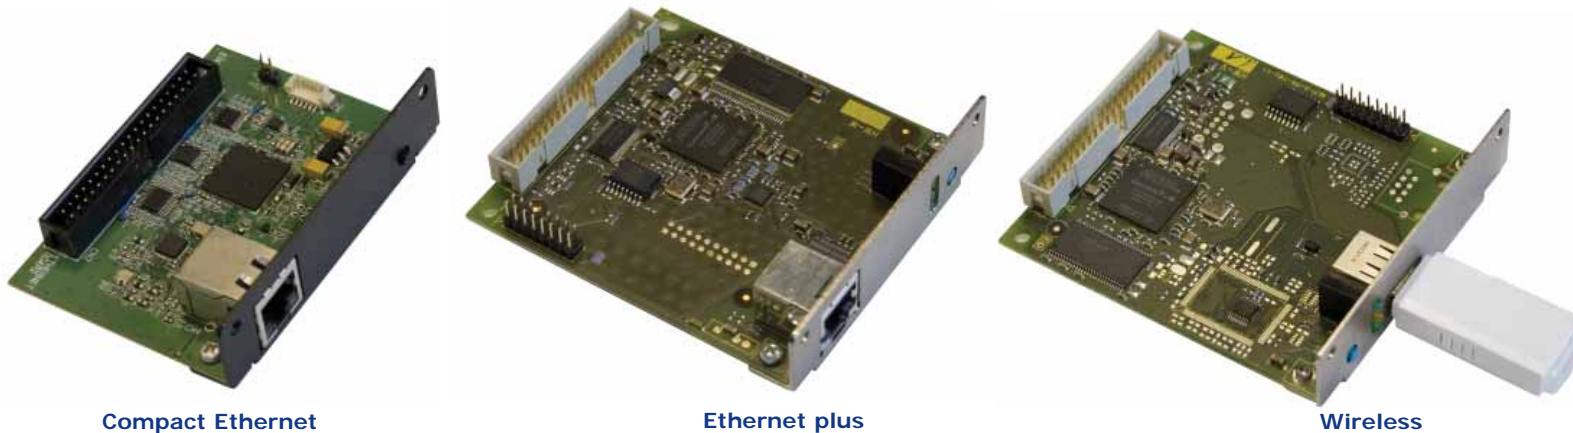

## Network connectivity and remote control for Citizen CLP and CL-S label and barcode printers

Compact Ethernet

Ethernet plus

Wireless

Model Version	Compact Ethernet	Ethernet plus	Wireless Gen2
Connection type	Ethernet 802.3 10BaseT,	802.3 100BaseT, RJ45	802.11b and 802.11g standards
Operating Systems	Windows	Windows, Linux, Mac OS, Novell, Unix, AS/400 and others	
Network parameter con-	Web browser	Web browser and dedicated network tools	
Printer control and configuration		By web browser: menus and printer configurations accessible remotely as well as front panel button replication (and LCD where application)	
Printing protocols	RAW	RAW TCP, LPR, LPD, FTP, HTTP, IPP, NPDS, NetBIOS, Novell	
Networking protocols	TCP/IP: DHCP, BootP, ZeroConf	TCP/IP: DHCP, BootP, ARP, IPv4, IPv6, IPv6 / TCP, IPv6 / ICMP, IPv6 / FTP, IPv6 / FTPs, IPv6 / TFTP, IPv6 / HTTP, HTTPs, IPv6 / SSL, TLS, TCP, IPv6 / Raw TCP, UDP, ICMP, IGMP, FTP, FTPs, TFTP, LPD, HTTP, HTTPs, ZeroConf, DNS, SLP, SNMPv1, SNTp, SMTP, POP3, SSL/TLS, IPPv1.0, IPPv1.1, Raw TCP, Apple Bonjour, Appletalk, Netware, Windows SMB/CIFS (Net-BIOS over TCP/IP), WINS and others	
Security protocols	HTTP	SSL 3.0, TLS 1.0, HTTPs, 802.1X, EAP-MD5, EAP-TLS, EAP-TTLS, EAP-FAST, EAP-PEAP, Cisco LEAP, IP Sender control, Access control, Certificate Management, Root Certificate	
Wireless Protocols			WPA / WPA2 encryption, WPA/WPA2 (PEM), WEP
Part number	2000432	2000405 (Single) 2000414 (Multipack)	2000406