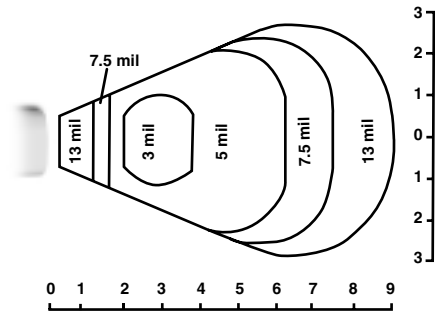

Mechanical/Electrical

Dimensions

Length:	4.7 in. (11.9 cm)
Height	1.5 in. (3.8 cm)
Width:	3.1 in. (7.9 cm)
Weight:	
Housing:	Polycarbonate/ABS blend, UL 940VO
Power Requirements:	5Vdc ± 10% at scanner

Current Draw:	<u>Scanning</u>	<u>Standby</u>
@270 s/s	275mA	125mA
@67 s/s	150mA	125mA

Power Supply

Noise Rejection:	Maximum 100mV peak to peak, 10 to 100 kHz
Triggering:	Continuous autotrigger mode, or via serial command
Mounting:	Three M-4 threaded inserts

Environmental

Temperature	
Operating:	+32°F to +122°F (0°C to +50°C)
Storage:	-40°F to 140°F (-36°C to +60°C)
Humidity:	0 to 95%
Mechanical Shock:	Operational after 25 drops from 5 ft. (1.53 m) to concrete
Ambient Illumination:	0 - 100,000 lux
ESD Protection:	Functional after 15kV discharge
Vibration:	Withstands 5G peak from 20 to 300 Hz
Agency:	FCC Class B, CE EMC Class B, CE Low Voltage Directive, EN60825-1 LED Safety: Class 1, UL, cUL listed, TÜV
MTBF:	per MIL-HDBK-217F Ground Benign exceeds 100,000 hours
Symbologies:	Codabar, Code 3 of 9 including PARAF, Interleaved 2 of 5, Code 2 of 5, Matrix 2 of 5, Code 11, Code 128, UPC, EAN/JAN, China Postal Code.
Interfaces:	All popular PCs and terminals via keyboard wedge, keyboard replacement/direct connect, Apple ADB, iMac, USB, TTL level RS-232, wand emulation mode, and includes (HHLC) non decoded laser compatible output.
Warranty:	Five year factory warranty.

Typical reading zones on good quality bar codes

IMAGETEAM is a registered trademark of Welch Allyn Data Collection, Inc.

iMac is a trademark of Apple Computer, Inc.

Apple is a registered trademark of Apple Computer, Inc.

Windows is a registered trademark of Microsoft, Inc.

Worldwide Offices

Offices Serving North America

Skaneateles Falls, NY
Tel: (315) 685-8945
Fax: (315) 685-3172
Charlotte, NC
Tel: (704) 537-1444
Fax: (704) 532-4191

Offices Serving Europe, Middle East, and Africa

Europe
Tel: Int +31 (0) 40 24 24 486
Fax: Int +31 (0) 40 24 25 672
United Kingdom
Tel: Int +44 (0) 1 925 240055
Fax: Int +44 (0) 1 925 631280
France
Tel: Int +33 (0) 1 461 04111
Fax: Int +33 (0) 1 461 04120

Germany

Tel: Int +49 (0) 7 477 151377
Fax: Int +49 (0) 7 477 151378

Offices Serving Asia and the Pacific Rim

Hong Kong
Tel: Int +852 2511 3050/2511 3132
Fax: Int +852 2511 3557

Japan

Tel: Int +813 52127392
Fax: Int +813 32617372

Offices Serving Latin America

Naples, Florida
Tel: (941) 263-7600
Fax: (941) 263-9689

Web Site Address www.handheld.com

Welch Allyn Data Collection, Inc. and Hand Held Products, Inc. ("Hand Held Products") ©1999-2000, Hand Held Products. All rights reserved. Printed in the U.S.A.
Due to Hand Held Products' continuing product improvement programs, specifications and features herein are subject to change without notice.